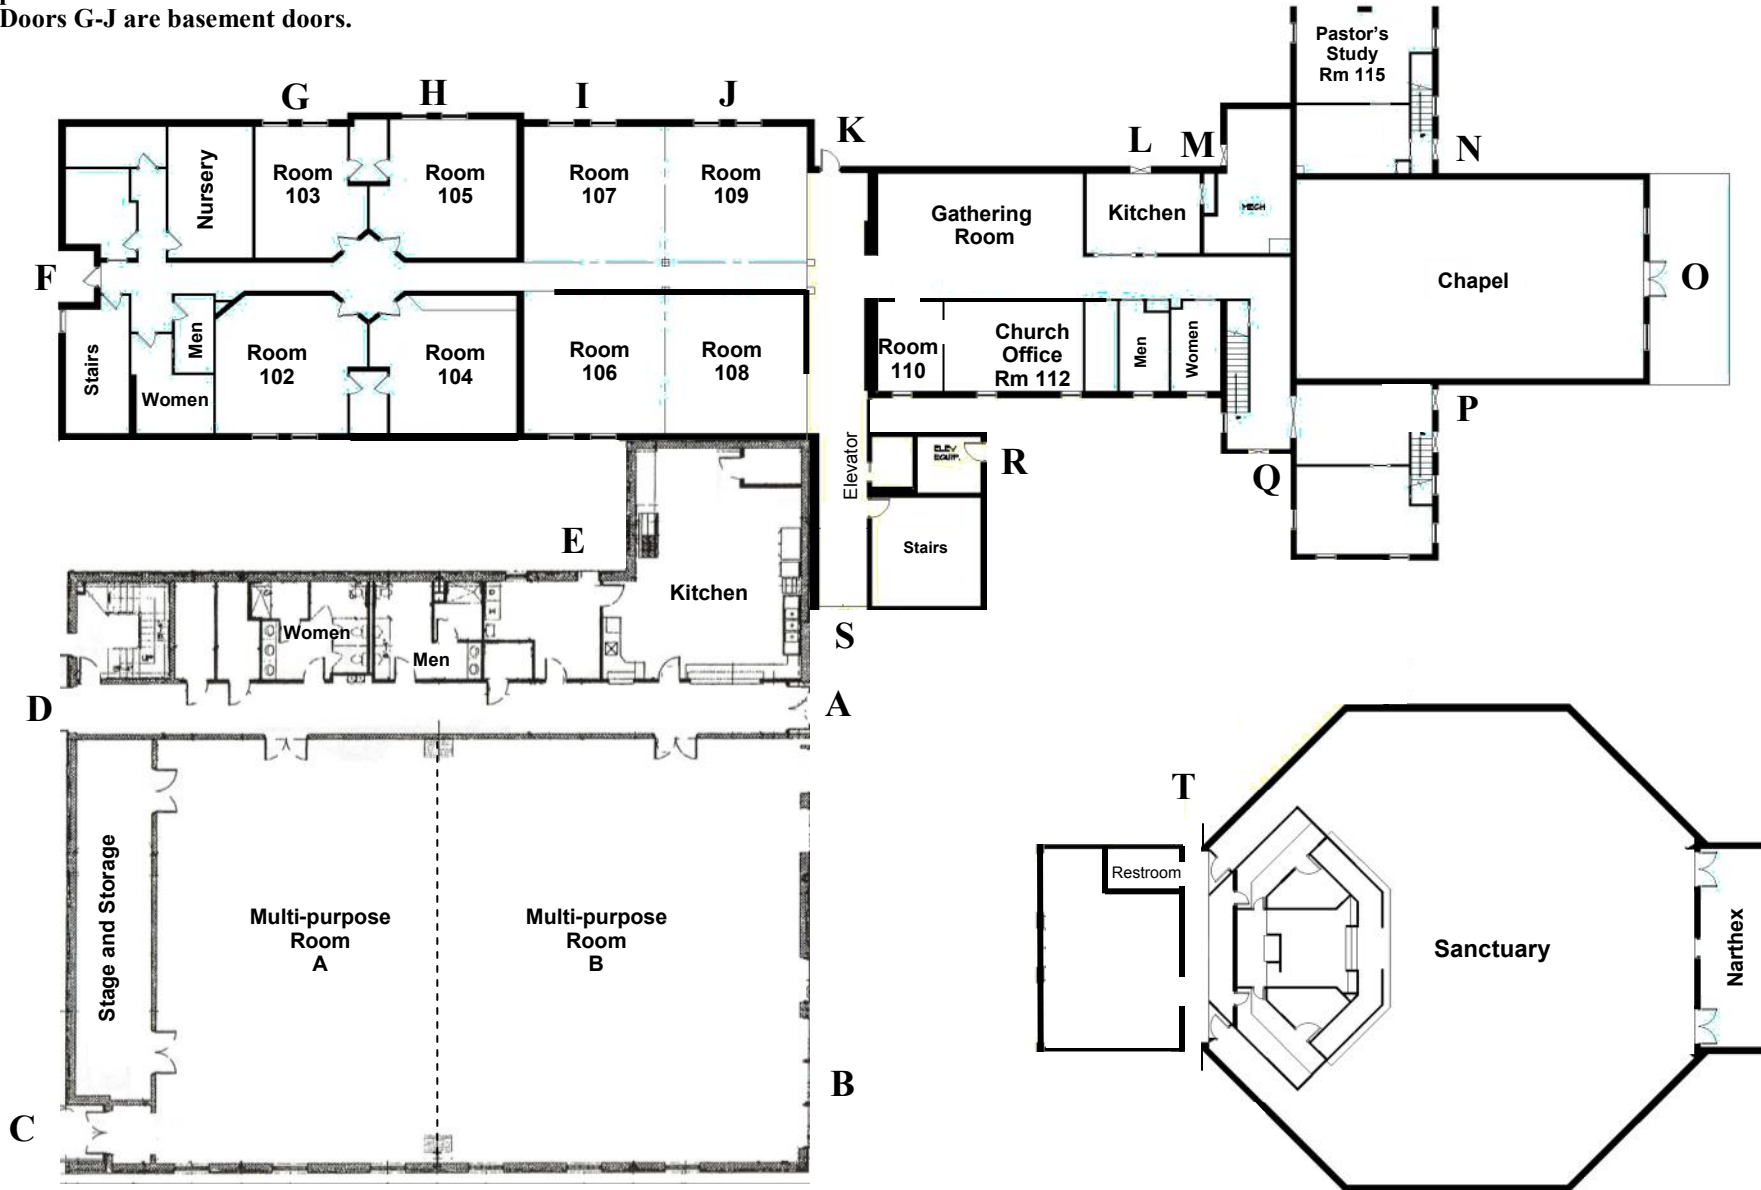

First Floor Rooms

The letters coincide with the blue letters posted above exterior doors.
Doors G-J are basement doors.

Mt. Pisgah United Methodist Church
1100 Mt. Pisgah Drive
Midlothian, Virginia 23113

Second Floor Rooms

Mt. Pisgah United Methodist Church
1100 Mt. Pisgah Drive
Midlothian, Virginia 23113